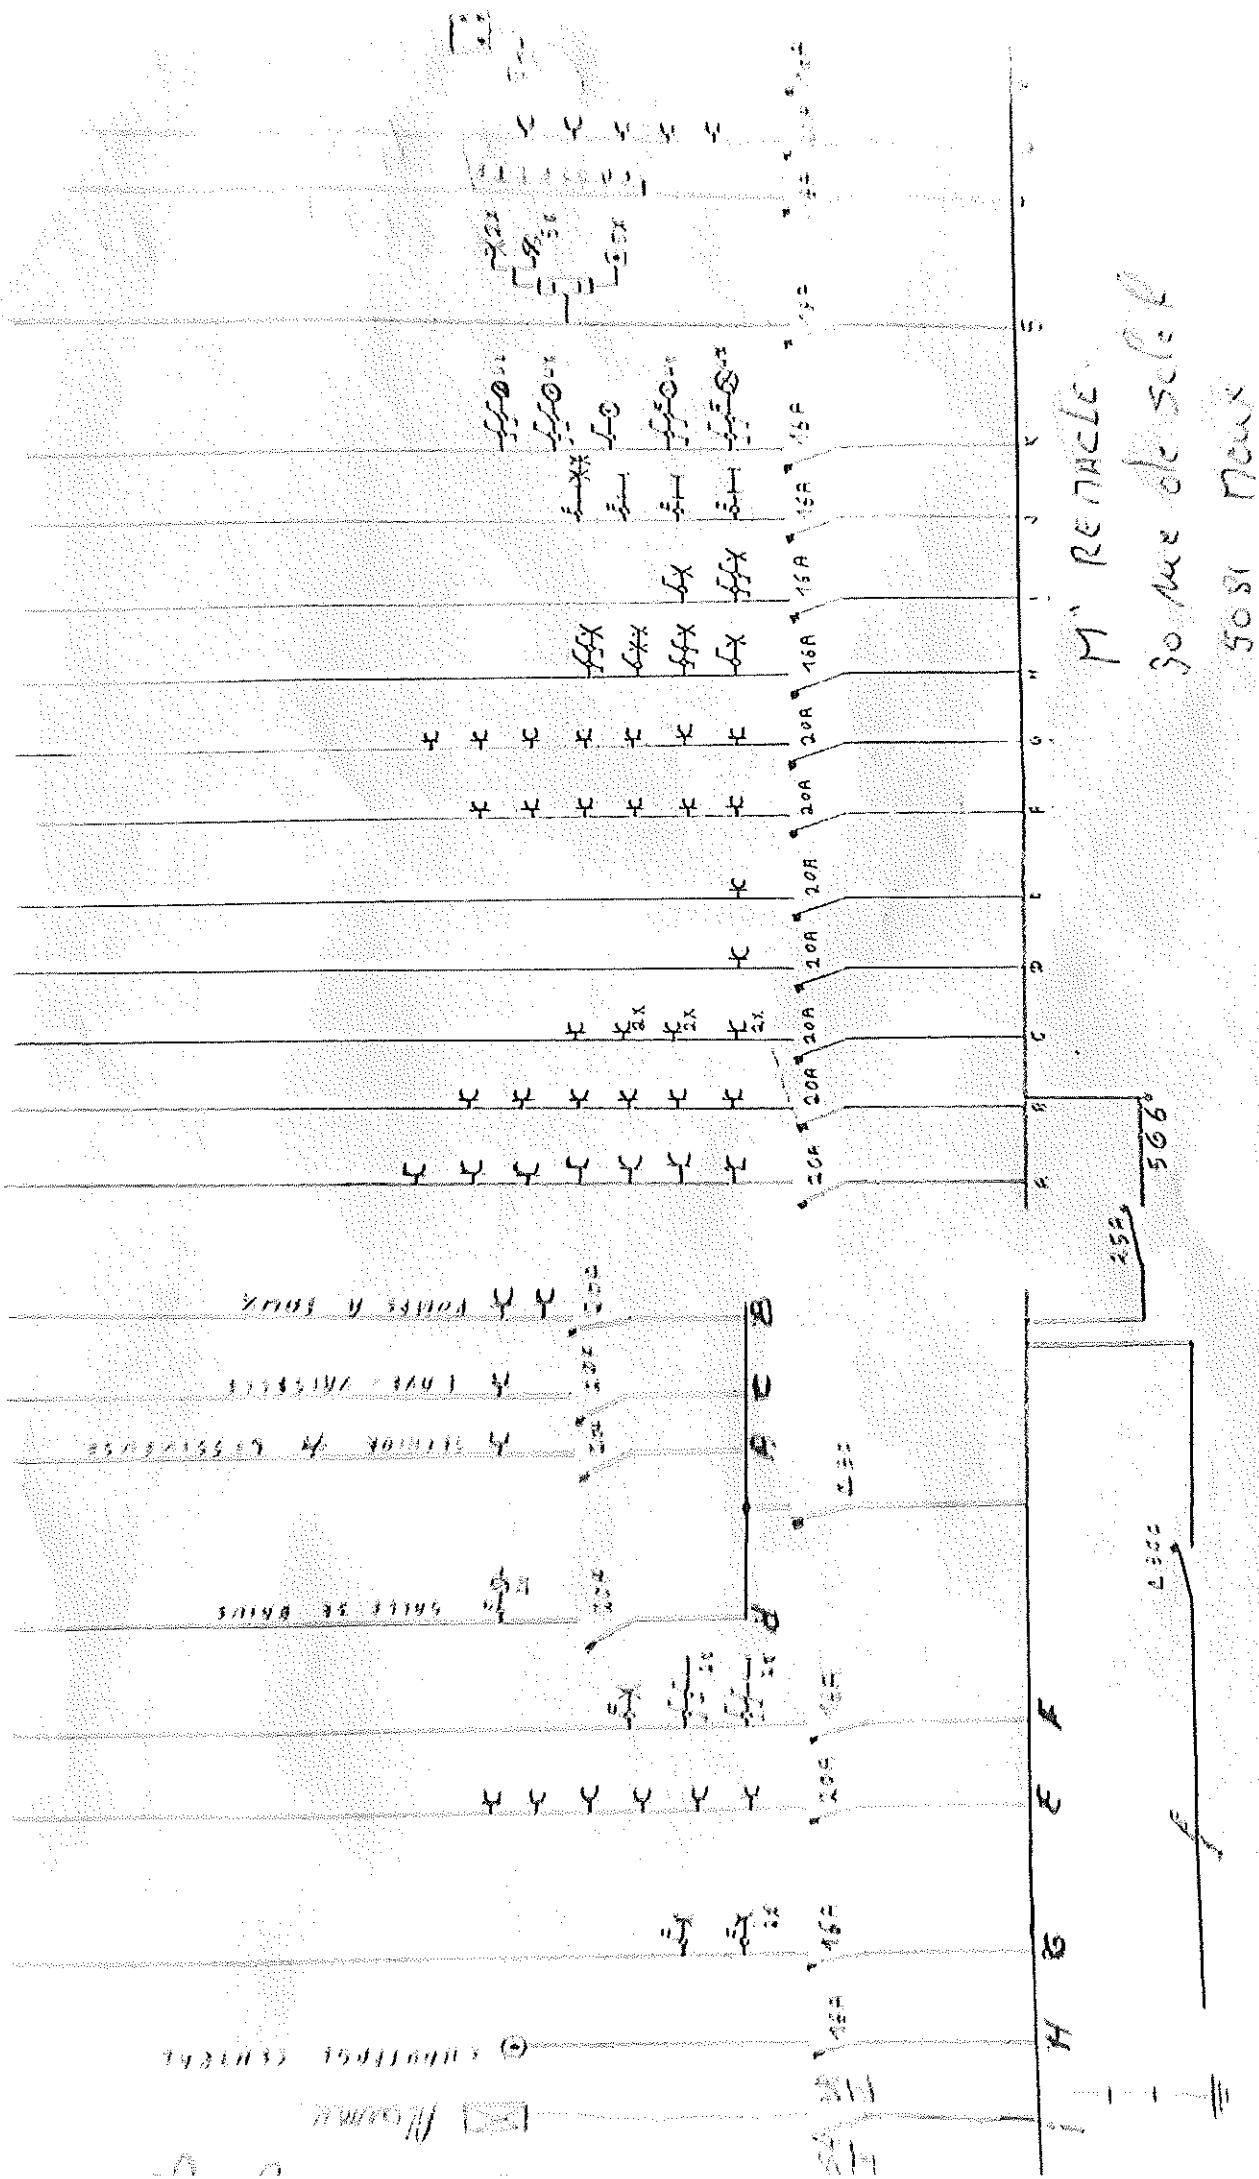

B POMP & COVE + HYDRAPOPHO  
 C L'IVE WHISKEY  
 D S.D.B  
 E PARIS CHANGE + VERANDA  
 F OCCASION CHANGE  
 G OCCASION EXT + DET  
 H CHAERD'IK  
 I CHANGE  
 J PARIS TAI CHANGE  
 K OCCASION HALL  
 L OCCASION CH 7 - CH 2, CH 3 - CH  
 M PARIS CH 7 - CH 2  
 N PARIS CH 3 - CH 4 + PARIS HALL  
 O PARIS FEUX OUVERTS  
 P OCCASION SALON + SALLE MANG  
 Q PARIS SALON + SALLE MANG  
 R OCCASION CAVE  
 S PARIS CAVE  
 T OCCASION WC + CUISINE  
 U PARIS CUISINE  
 V PARIS FOUN  
 W PARIS CUISINE + HALL  
 X MIGNON ONDE  
 Y CUISINE

K comp

ReZ

X O

C

1421033 150110003

M' RETACLE

L 230V

CAVE