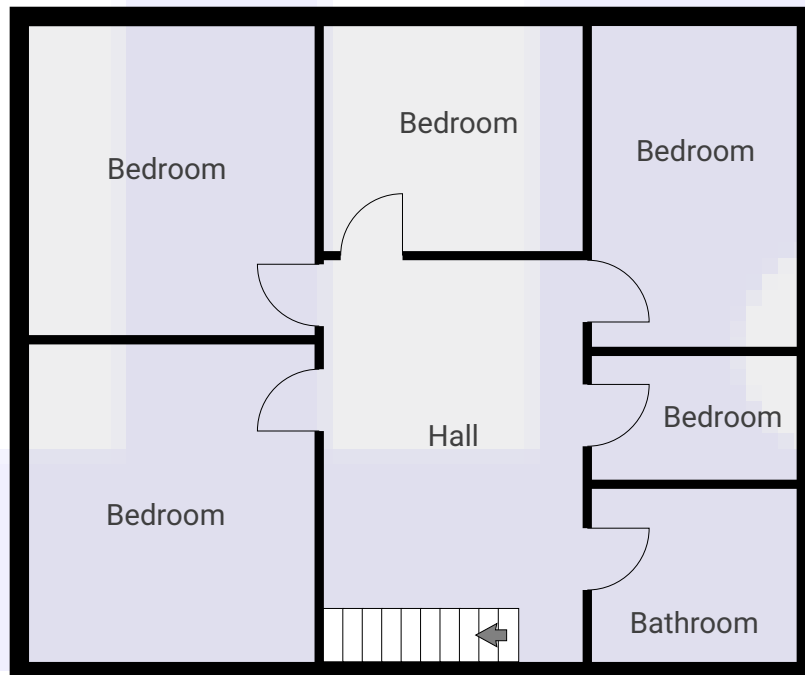

damstraat 102

li.HUISPUNT

TOTAL AREA: 215.36 m² • LIVING AREA: 202.54 m² • FLOORS: 2 • ROOMS: 16

▼ Ground Floor

TOTAL AREA: 137.08 m² • LIVING AREA: 124.26 m² • ROOMS: 9

▼ 1st Floor

TOTAL AREA: 78.28 m² • LIVING AREA: 78.28 m² • ROOMS: 7

THIS FLOORPLAN IS PROVIDED WITHOUT WARRANTY OF ANY KIND. SENSOPIA DISCLAIMS ANY WARRANTY INCLUDING, WITHOUT LIMITATION, SATISFACTORY QUALITY OR ACCURACY OF DIMENSIONS.

0 1 2 3 4m
1:98

Page 1/1