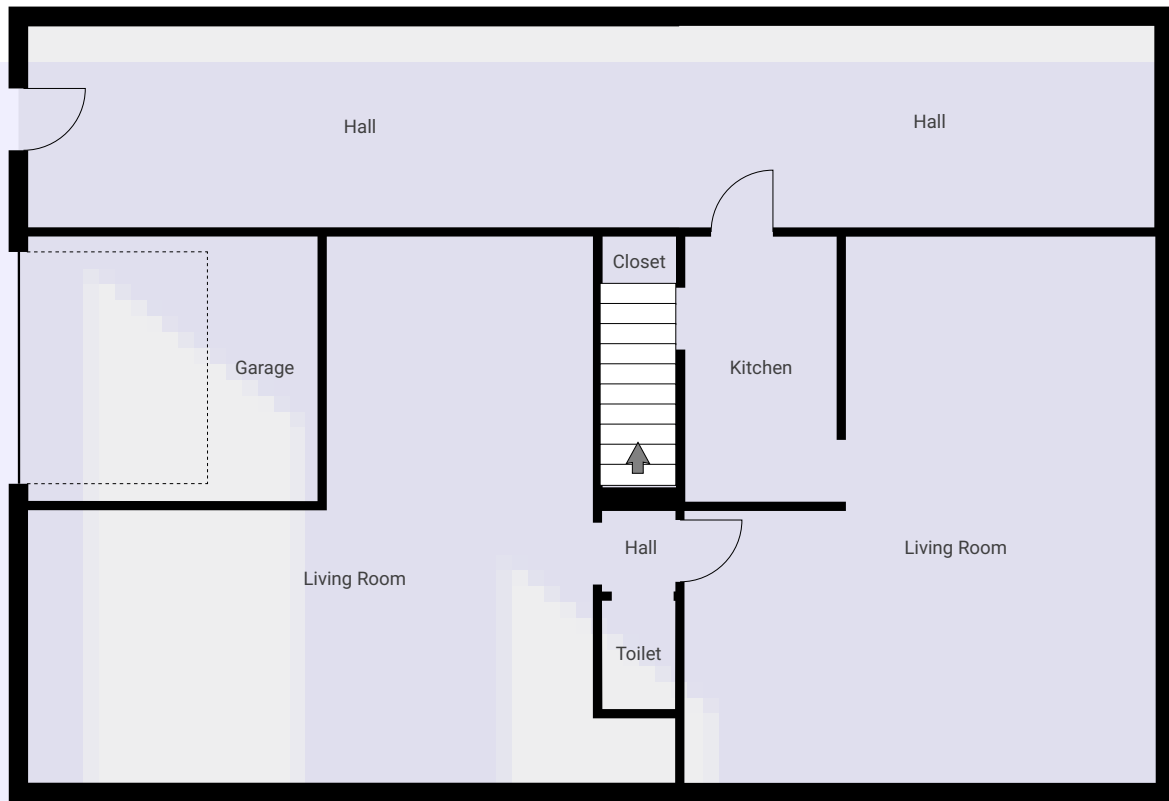

damstraat 102

li.HUISPUNT

TOTAL AREA: 215.36 m² • LIVING AREA: 202.54 m² • FLOORS: 2 • ROOMS: 16

▼ Ground Floor

TOTAL AREA: 137.08 m² • LIVING AREA: 124.26 m² • ROOMS: 9

▼ 1st Floor

TOTAL AREA: 78.28 m² • LIVING AREA: 78.28 m² • ROOMS: 7

THIS FLOORPLAN IS PROVIDED WITHOUT WARRANTY OF ANY KIND. SENSOPIA DISCLAIMS ANY WARRANTY INCLUDING, WITHOUT LIMITATION, SATISFACTORY QUALITY OR ACCURACY OF DIMENSIONS.

0 1 2 3 4m
1:98

Page 1/1