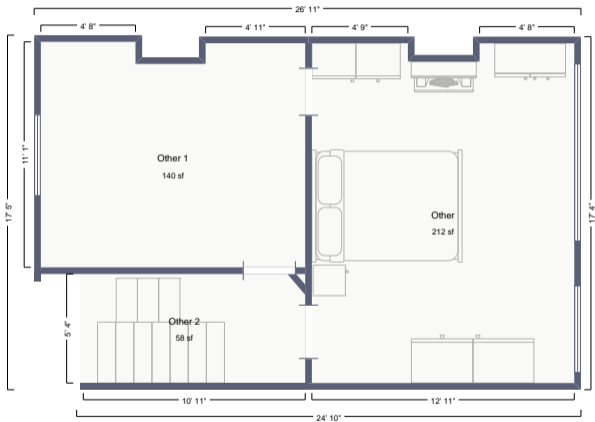

Floorplan

47 Oedenkovenstraat, Anvers, Province d'Anvers

Approximately 450 sf total

made with
polycam