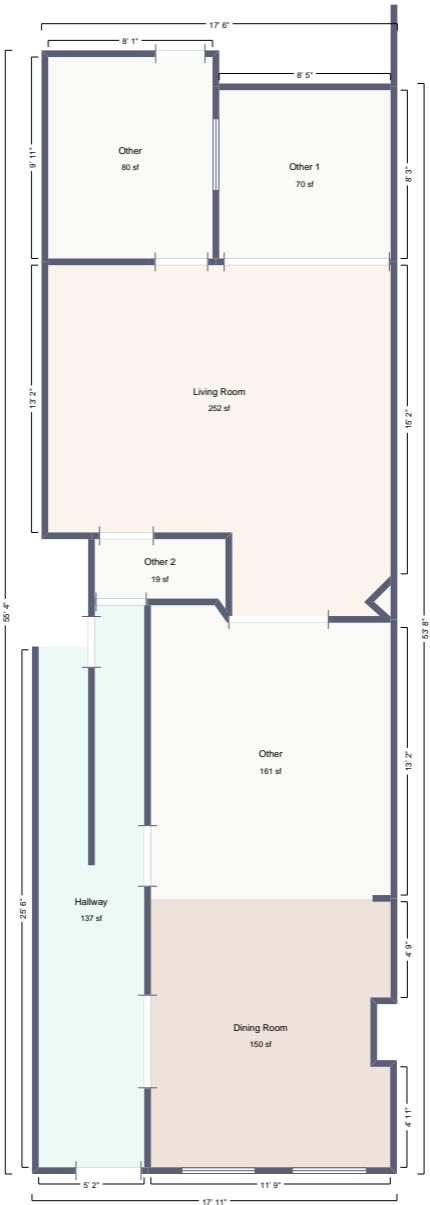

# Floorplan

51 Oedenkovenstraat, Anvers, Province d'Anvers

Approximately 949 sf total

made with  
polycam