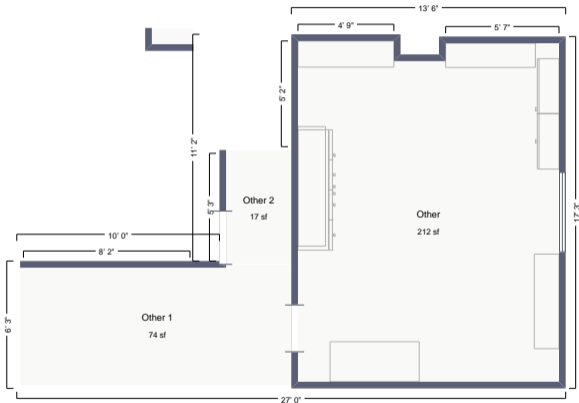

# Floorplan

51 Oedenkovenstraat, Anvers, Province d'Anvers

Approximately 340 sf total

made with  
polycam